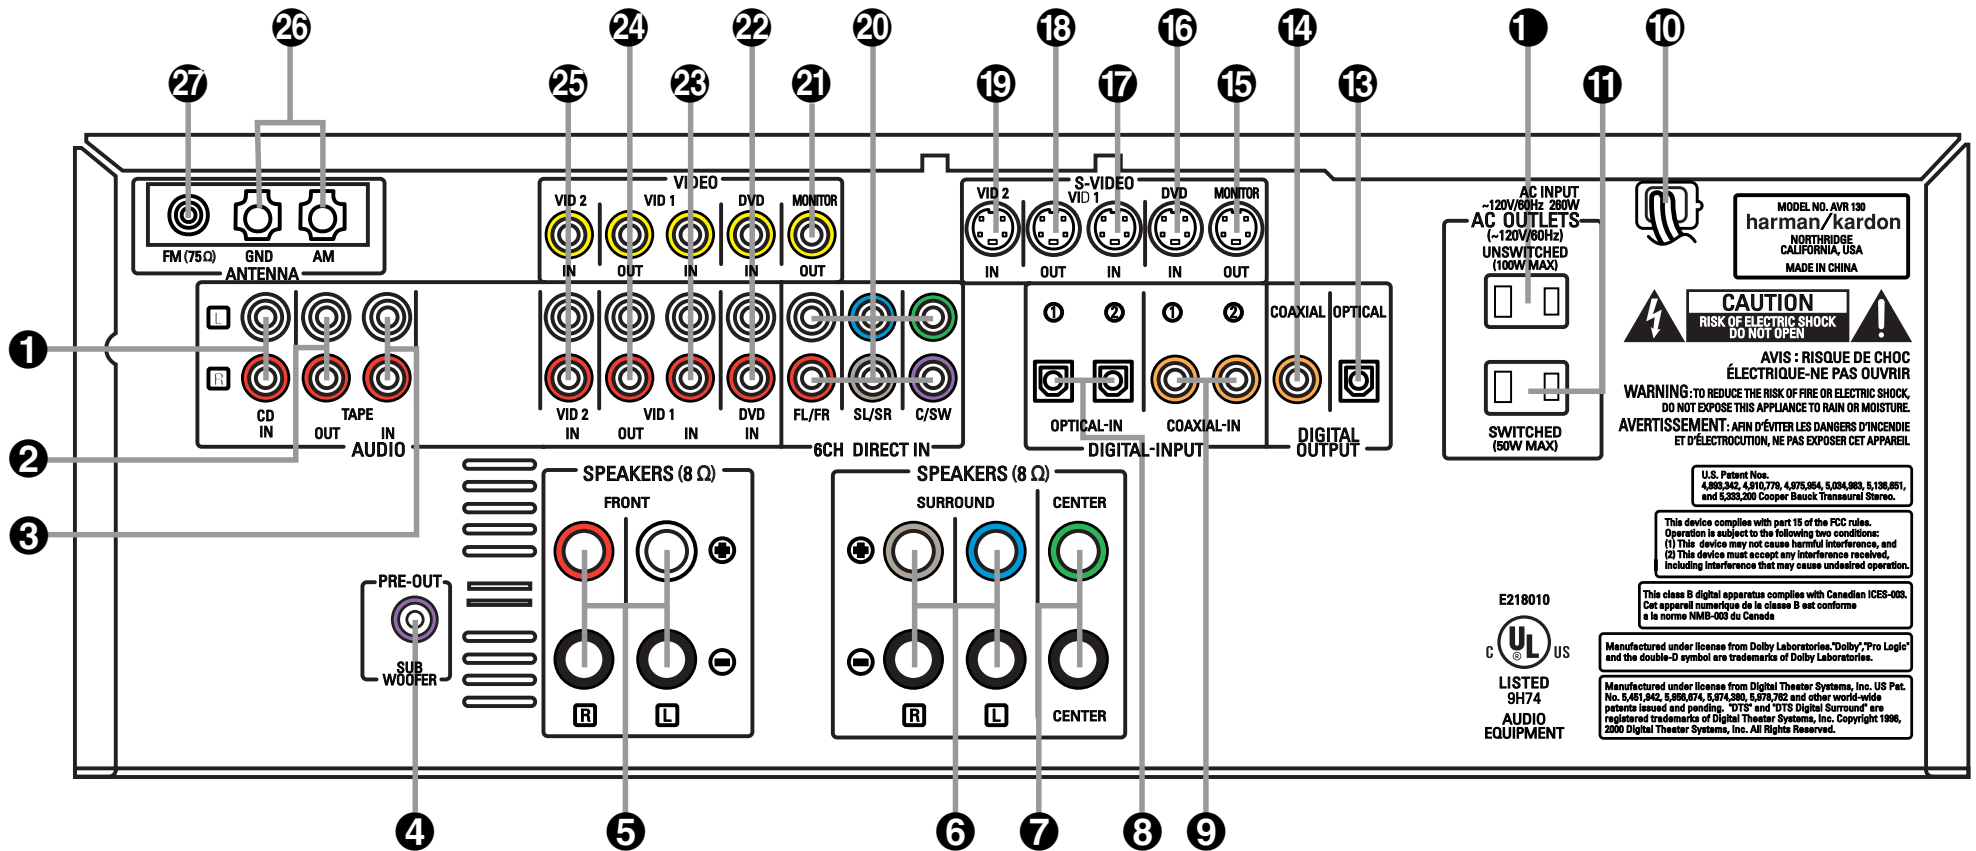

AVR 130 REAR-PANEL CONNECTIONS

1 CD Audio Inputs

2 Tape Outputs

3 Tape Inputs

4 Subwoofer Output

5 Front Speaker Outputs

6 Surround Speaker Outputs

7 Center Speaker Outputs

8 Optical Digital Inputs

9 Coaxial Digital Inputs

10 AC Power Cord

11 Switched AC Accessory Outlet

1 Unswitched AC Accessory Outlet

13 Optical Digital Output

14 Coaxial Digital Output

15 S-Video Monitor Output

16 DVD S-Video Input

17 Video 1 S-Video Input

18 Video 1 S-Video Output

19 Video 2 S-Video Input

20 6-Channel Direct Inputs

21 Video Monitor Output

22 DVD Audio/Video Inputs

23 Video 1 Audio/Video Inputs

24 Video 1 Audio/Video Outputs

25 Video 2 Audio/Video Inputs

26 AM Antenna Terminals

27 FM Antenna Jack

NOTE: To assist in making the correct connections for multichannel input, output and speaker connections, all connection jacks and terminals are color-coded in conformance with the latest CEA standards as follows:

Front Left: White

Front Right: Red

Center: Green

Surround Left: Blue

Surround Right: Gray

Subwoofer: Purple

Coaxial Digital Audio: Orange

Composite Video: Yellow

E218010

LISTED
9H74
AUDIO
EQUIPMENT

AVIS : RISQUE DE CHOC
ÉLECTRIQUE-NE PAS OUVRIR

WARNING : TO REDUCE THE RISK OF FIRE OR ELECTRIC SHOCK,
DO NOT EXPOSE THIS APPLIANCE TO RAIN OR MOISTURE.

AVERTISSEMENT : AFIN D'ÉVITER LES DANGERS D'INCENDIE
ET D'ÉLECTROCUTION, NE PAS EXPOSER CET APPAREIL

MODEL NO. AVR 130
harman/kardon
NORTHBRIDGE
CALIFORNIA, USA
MADE IN CHINA

CAUTION
RISK OF ELECTRIC SHOCK
DO NOT OPEN

AC INPUT
~120V/60Hz 280W
AC OUTLETS
(~120V/60Hz)
UNSWITCHED
(100W MAX)

SWITCHED
(50W MAX)